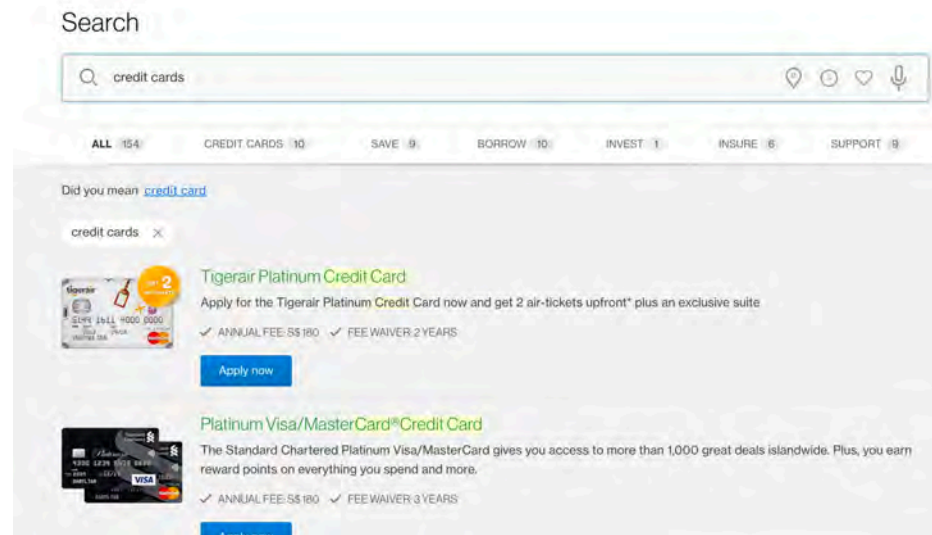

Search gap

Elements of search

Search project

Case study

How we did a search POC for a commercial bank in SG in 3 weeks

Join me to learn about

- How we sold the POC idea
- How we scoped the POC
- What content challenges we faced
- What technologies we used
- How we are testing it out now